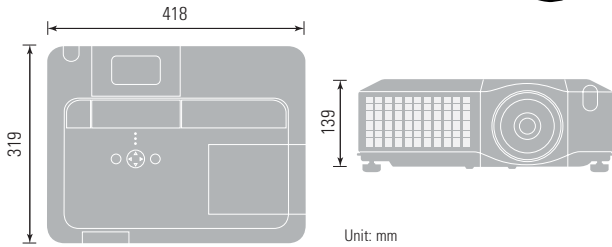

CP-WX625 Technical specifications

Image Size 4:3				
Screen Size (Diagonal)	Projection Distance (a)		Screen Height (cm)	
	min. (m)	max. (m)	b (top)	c (bottom)
40" (1.0)	1.2	1.4	55	6
60" (1.5)	1.8	2.1	82	9
100" (2.5)	3.0	3.6	137	15
150" (3.8)	4.5	5.4	206	23
200" (5.1)	6.0	7.2	274	30
300" (7.6)	9.0	10.8	411	46

Image Size 16:10				
Screen Size (Diagonal)	Projection Distance (a)		Screen Height (cm)	
	min. (m)	max. (m)	b (top)	c (bottom)
40" (1.0)	1.3	1.5	51	-2
60" (1.5)	1.9	2.3	77	-2
100" (2.5)	3.2	3.9	129	-4
150" (3.8)	4.9	5.8	193	-6
200" (5.1)	6.5	7.8	257	-8
300" (7.6)	9.8	11.7	386	-12

HITACHI DIGITAL MEDIA, Hitachi Europe Ltd, Whitebrook Park, Lower Cookham Road, Maidenhead, Berkshire SL6 8YA UNITED KINGDOM
Tel: +44 (0)1628 585 000 Fax: +44 (0)1628 585 500 www.hitachidigitalmedia.com

OPTICAL

LCD Panel	19.1mm (0.75"), P-Si TFT panel x 3, Stripe pixel configuration 1280 dots x 800 lines x 3 panels with microlens
Resolution	WXGA
Brightness	Normal Mode 4000 ANSI Lumens Eco Mode 3200 ANSI Lumens
Contrast Ratio	1000:1
Lens	F1.7 - 1.9 (f = 24 - 29mm), Manual Zoom x 1.2 Manual Focus
Lamp	275W UHB
Projection Distance	0.9 - 13.5m
Lamp Life	2000 (Normal)/3000 (Eco)
Distance to Width Ratio (:1)	1.5 - 1.8
Diagonal Display Size	30- 350" (60" @ 1.9m, wide)
Number of Colour	8 Bit/colour, 16.7M colours
Keystone	Vertical 10:0 - 1:1, Horizontal 6:4 - 4:6 at Vertical 1:1 (Standard Lens)

COMPATIBILITY

Computer Compatibility	IBM Compatible VGA, SVGA, XGA, WXGA, SXGA, SXGA+, UXGA (compressed), MAC16", HDMI, TMDS clock: 27MHz ~ 150MHz NTSC/PAL/SECAM/PAL-M/PAL-N/NTSC4.43, 525i(480i), 525p(480p), 625i(576i), 1125i(1080i@50/60), 750p(720p@50/60), 1125p(1080p@50/60), HDMI, 525i(480i), 525p(480p), 625i(576i), 1125i(1080i@50/60), 750p(720p@50/60), 1125p(1080p@50/60) DDC2B
Video Compatibility	
Plug & Play	
Frequency Range	31.5 - 106KHz horizontal 56-120Hz vertical

FEATURES