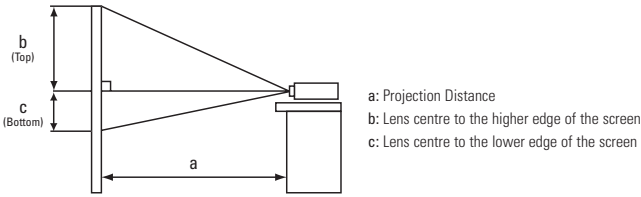

CP-WX625 Technical specifications

Image Size 4:3				
Screen Size (Diagonal)	Projection Distance (a)		Screen Height (cm)	
	min. (m)	max. (m)	b (top)	c (bottom)
40" (1.0)	1.2	1.4	55	6
60" (1.5)	1.8	2.1	82	9
100" (2.5)	3.0	3.6	137	15
150" (3.8)	4.5	5.4	206	23
200" (5.1)	6.0	7.2	274	30
300" (7.6)	9.0	10.8	411	46

Image Size 16:10				
Screen Size (Diagonal)	Projection Distance (a)		Screen Height (cm)	
	min. (m)	max. (m)	b (top)	c (bottom)
40" (1.0)	1.3	1.5	51	-2
60" (1.5)	1.9	2.3	77	-2
100" (2.5)	3.2	3.9	129	-4
150" (3.8)	4.9	5.8	193	-6
200" (5.1)	6.5	7.8	257	-8
300" (7.6)	9.8	11.7	386	-12

HITACHI DIGITAL MEDIA, Hitachi Europe Ltd, Whitebrook Park, Lower Cookham Road, Maidenhead, Berkshire SL6 8YA UNITED KINGDOM
Tel: +44 (0)1628 585 000 Fax: +44 (0)1628 585 500 www.hitachidigitalmedia.com

OPTICAL

LCD Panel	19.1mm (0.75"), P-Si TFT panel x 3, Stripe pixel configuration 1280 dots x 800 lines x 3 panels with microlens
Resolution	WXGA
Brightness	Normal Mode 4000 ANSI Lumens Eco Mode 3200 ANSI Lumens
Contrast Ratio	1000:1
Lens	F1.7 - 1.9 (f = 24 - 29mm), Manual Zoom x 1.2 Manual Focus
Lamp	275W UHB
Projection Distance	0.9 - 13.5m
Lamp Life	2000 (Normal)/3000 (Eco)
Distance to Width Ratio (:1)	1.5 - 1.8
Diagonal Display Size	30- 350" (60" @ 1.9m, wide)
Number of Colour	8 Bit/colour, 16.7M colours
Keystone	Vertical 10:0 - 1:1, Horizontal 6:4 - 4:6 at Vertical 1:1 (Standard Lens)

COMPATIBILITY

Computer Compatibility	IBM Compatible VGA, SVGA, XGA, WXGA, SXGA, SXGA+, UXGA (compressed), MAC16", HDMI, TMDS clock: 27MHz ~ 150MHz NTSC/PAL/SECAM/PAL-M/PAL-N/NTSC4.43, 525i(480i), 525p(480p), 625i(576i), 1125i(1080i@50/60), 750p(720p@50/60), 1125p(1080p@50/60), HDMI, 525i(480i), 525p(480p), 625i(576i), 1125i(1080i@50/60), 750p(720p@50/60), 1125p(1080p@50/60) DDC2B
Video Compatibility	
Plug & Play	
Frequency Range	31.5 - 106KHz horizontal 56-120Hz vertical

FEATURES