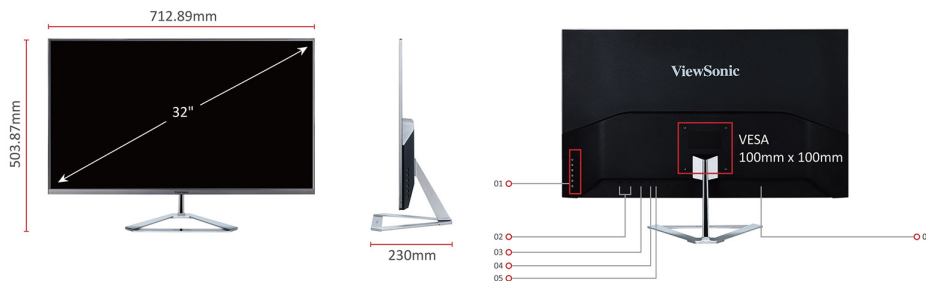

## Product Description

The ViewSonic VX3276-2K-mhd is the perfect blend of style and performance with features that include a sizeable 32" frameless bezel, a minimalist design, and WQHD (2560 x 1440) resolution. Design features such as an ultra-slim profile, metallic silver triangle stand, and a sleek edge-to-edge frameless bezel give the monitor a premium feel that fits nicely both at home and in the office. VX3276-2K-mhd leverages IPS panel technology and rich 10-bit color to produce an extensive array of vibrant colors with wide viewing angles. Stereo sound is provided by the monitor's dual integrated speakers, while DisplayPort, Mini DP, and 2 HDMI ports offer flexible connectivity options for both general usage and gaming.

1. Menu Controls
2. HDMI(x2)
3. DisplayPort
4. Mini DisplayPort
5. Earphone
6. DC In

Visit Us  [www.viewsonic.com](http://www.viewsonic.com)

**LCD PANEL**

Monitor Size:	32"W (31.5" Viewable)
Panel Technology:	IPS, a-si TFT Active Matrix LCD
Resolution:	2560 x 1440
Display Area:	698.11mm (H) x 392.68mm (V)
Aspect Ratio:	16:9
Brightness:	250 cd/m <sup>2</sup> (Typ)
Contrast Ratio:	1200:1 (Typ)
Dynamic Contrast Ratio:	80,000,000:1
Viewing Angle:	178 degrees / 178 degrees (Typ)
Response Time:	3ms
Backlight:	1 LED light bar
Backlight Life:	30,000 Hrs (Min)
Colours:	1.07 Billion colors (10 bits color depth)
Colour Gamut:	75% of NTSC (Typ)
Panel Surface:	Anti-Glare type, Hard-coating (3H), Haze 25%
Pixel Pitch:	0.273mm (H) x 0.273mm (V)

**SPEAKERS**

2W x 2	
--------	--

**POWER**

Power:	3-pin plug (CEE22) x 1
Voltage:	AC 100-240V (Universal); 50/60Hz
Consumption:	43W
Optimize:	41W
Conserve:	36W

**ERGONOMICS**

Tilt:	15 ~ -4 degrees
-------	-----------------

**DIMENSIONS (W X H X D) (MM)**

Physical with stand (mm):	712.89mm (W) x 503.87mm (H) x 230mm (D)
Physical without stand (mm):	712.89mm (W) x 416.4mm (H) x 38.2mm (D)
Packaging (mm):	785mm (W) x 498mm (H) x 112mm (D)