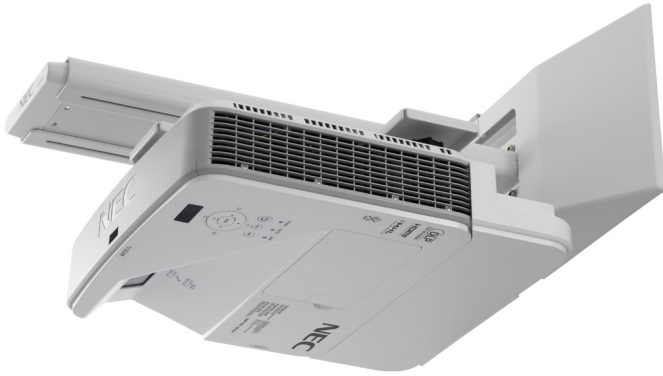

NEC U321H

Order Code: 60003952

NEC Professional Ultra-Short-Throw Projector

With 1080p resolution and 10,000:1 contrast, the U321H delivers perfect image quality for very detailed content as well as high quality movies including 3D content from Blu-Ray players, thanks to HDMI 3D support. This ultra-short throw projector releases space within small to medium sized classrooms and meeting rooms, projecting onto screen sizes between 85-100" without creating shadow or glare. Demanding applications in higher education such as design and engineering will appreciate the 1080p resolution for the high level of detail achieved. Interactivity can be added retrospectively to this model with a multi-pen and/or multi-touch option.

The U321H is particularly suited for classrooms and small to medium sized meeting rooms.

BENEFITS

Great picture quality - thanks to 1080p resolution and 10000:1 contrast.

Almost no shadow and glare - thanks to ultra-short throwing distance.

Wall-mount included - for quick and easy installation, compatible with height adjustable systems.

3D ready - for playback of engaging 3D applications and movies.

HDMI™
HIGH DEFINITION MULTIMEDIA INTERFACE