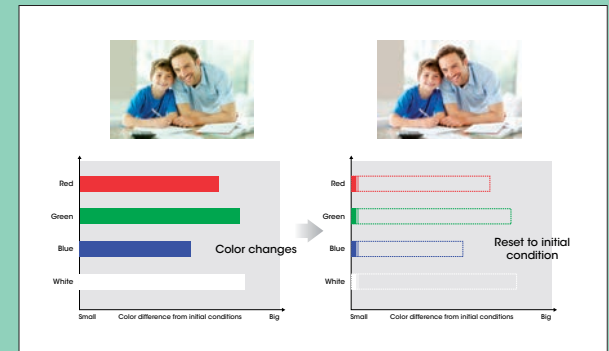

Auto Calibration

(VPL-VW5000ES and VPL-VW550ES)

After extended periods, colour can be automatically calibrated to the original factory condition. There's no need for extra calibration equipment or cameras; a built-in colour sensor stores all the necessary information.

HSV manual Colour Correction

(All models)

A correction tool allows you to adjust the hue, saturation, and brightness of each colour to get exactly the picture you want.