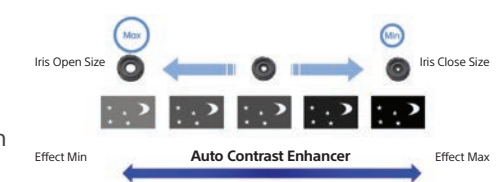

Reality Creation

Innovated for our 4K Home Cinema projectors, Reality Creation has now been adapted for our VPL-HW65ES and VPL-HW45ES projectors. It reproduces the colour and texture of the original 1080p content by restoring missing information lost during packaging of the original to disc. As a result, you can enjoy sharp and crisp Full HD pictures.

Laser light source technology (LSPX-W1S, VPL-GTZ1 and VPL-VW5000ES only)

The highly efficient laser light source delivers exceptionally bright pictures with excellent colour accuracy and stability, high efficiency and significantly greater durability. Up to 20,000 hours of virtually maintenance-free operation can be achieved without the need for a lamp exchange. Save time and money, reducing the costs normally associated with bulb replacement.

With Advanced Iris3

Advanced Iris3 for optimum dynamic contrast*

Don't miss out on the detail in dark scenes. Advanced Iris3 technology works like the human eye to produce the optimum dynamic contrast for the picture. The impact on image quality makes a real difference to your film picture, making your home truly feel like a cinema.

*Except VPL-VW320ES and VPL-HW45ES