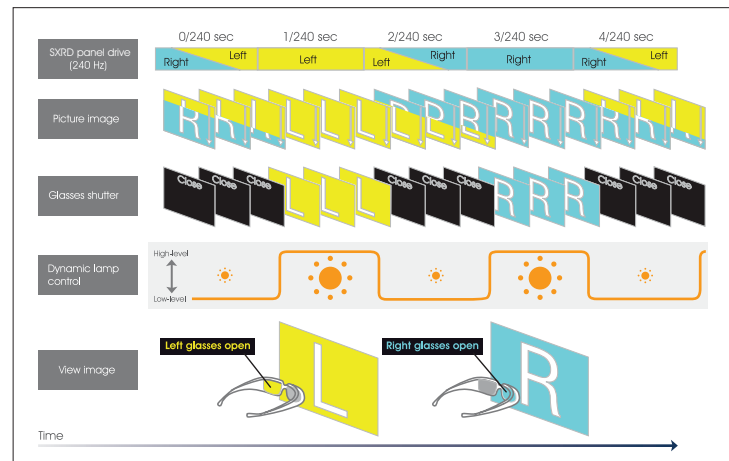

Built-in IR 3D transmitter

For greater convenience, the VPL-VW1100ES has an IR transmitter built in, eliminating the need for extra cabling and reducing set-up time.

	VPL-VW1100ES	VPL-VW5000ES/ VPL-VW550ES/ VPL-VW320ES/ VPL-HW65ES/ VPL-HW45ES/ VPL-GTZ1/ LSPX-W1S
Built In	IR	RF
External (optional accessory)	IR/RF	N/A

Separate 2D and 3D modes

As well as automatically recognising 2D and 3D content, our home cinema projectors allow you to pre-select from a range of viewing options: Standard, Dynamic, Cinema, Game and Photo.