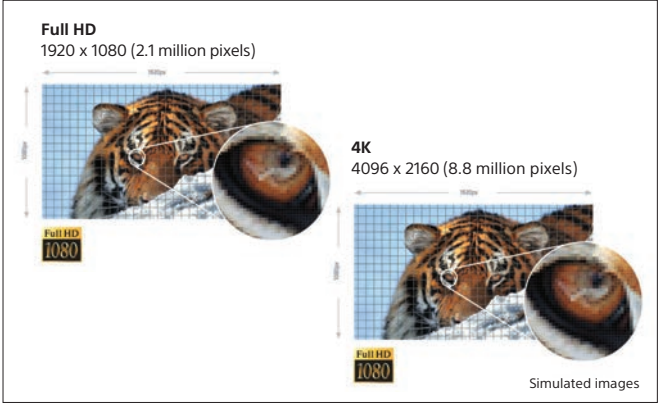

fully immersive visual experience

4K native resolution: no compromise

Our 4K Home Cinema projectors offer 4096 x 2160 resolution, more than four times the resolution of Full HD. The 4K SXRD panels have been developed by Sony using 4K technology from our professional cinema projectors. They deliver a native 4K picture with no electronic enhancement of pixels.

Reality Creation 4K upscaling of Full HD content

In addition to supporting 4K native resolution, our 4K projectors also feature Reality Creation, an exclusive Super Resolution upscaler. It dramatically enhances high definition 1080p content, so you'll get the most from your existing Blu-ray Disc™ libraries at home. For greater versatility, it can also display Full HD, 3D and even 4K upscaling of 3D movies.

High Dynamic Range (HDR)

View a wider range of brightness levels with HDR, the emerging video format that allows content creators to expand their range of creativity. HDR content is now available from major video service providers like Netflix and Amazon Instant Video soon. (VPL-VW5000ES, VPL-VW550ES and VPL-VW320ES)