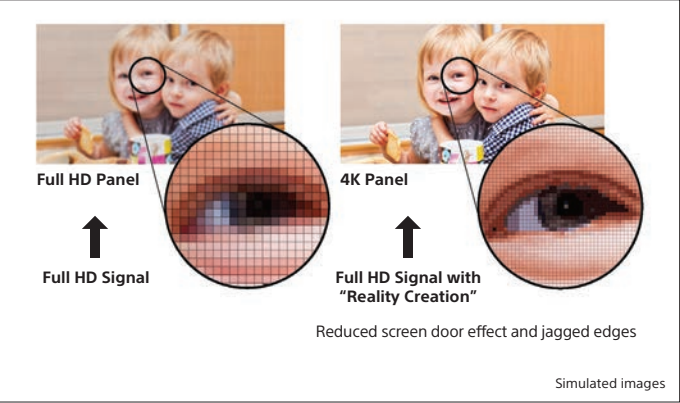

fully immersive visual experience

4K native resolution: no compromise

Our 4K Home Cinema projectors offer 4096 x 2160 resolution, more than four times the resolution of Full HD. The 4K SXRD panels have been developed by Sony using 4K technology from our professional cinema projectors. They deliver a native 4K picture with no electronic enhancement of pixels.

Reality Creation 4K upscaling of Full HD content

In addition to supporting 4K native resolution, our 4K projectors also feature Reality Creation, an exclusive Super Resolution upscaler. It dramatically enhances high definition 1080p content, so you'll get the most from your existing Blu-ray Disc™ libraries at home. For greater versatility, it can also display Full HD, 3D and even 4K upscaling of 3D movies.

High Dynamic Range (HDR)

View a wider range of brightness levels with HDR, the emerging video format that allows content creators to expand their range of creativity. HDR content is now available from major video service providers like Netflix and Amazon Instant Video soon. (VPL-VW5000ES, VPL-VW550ES and VPL-VW320ES)