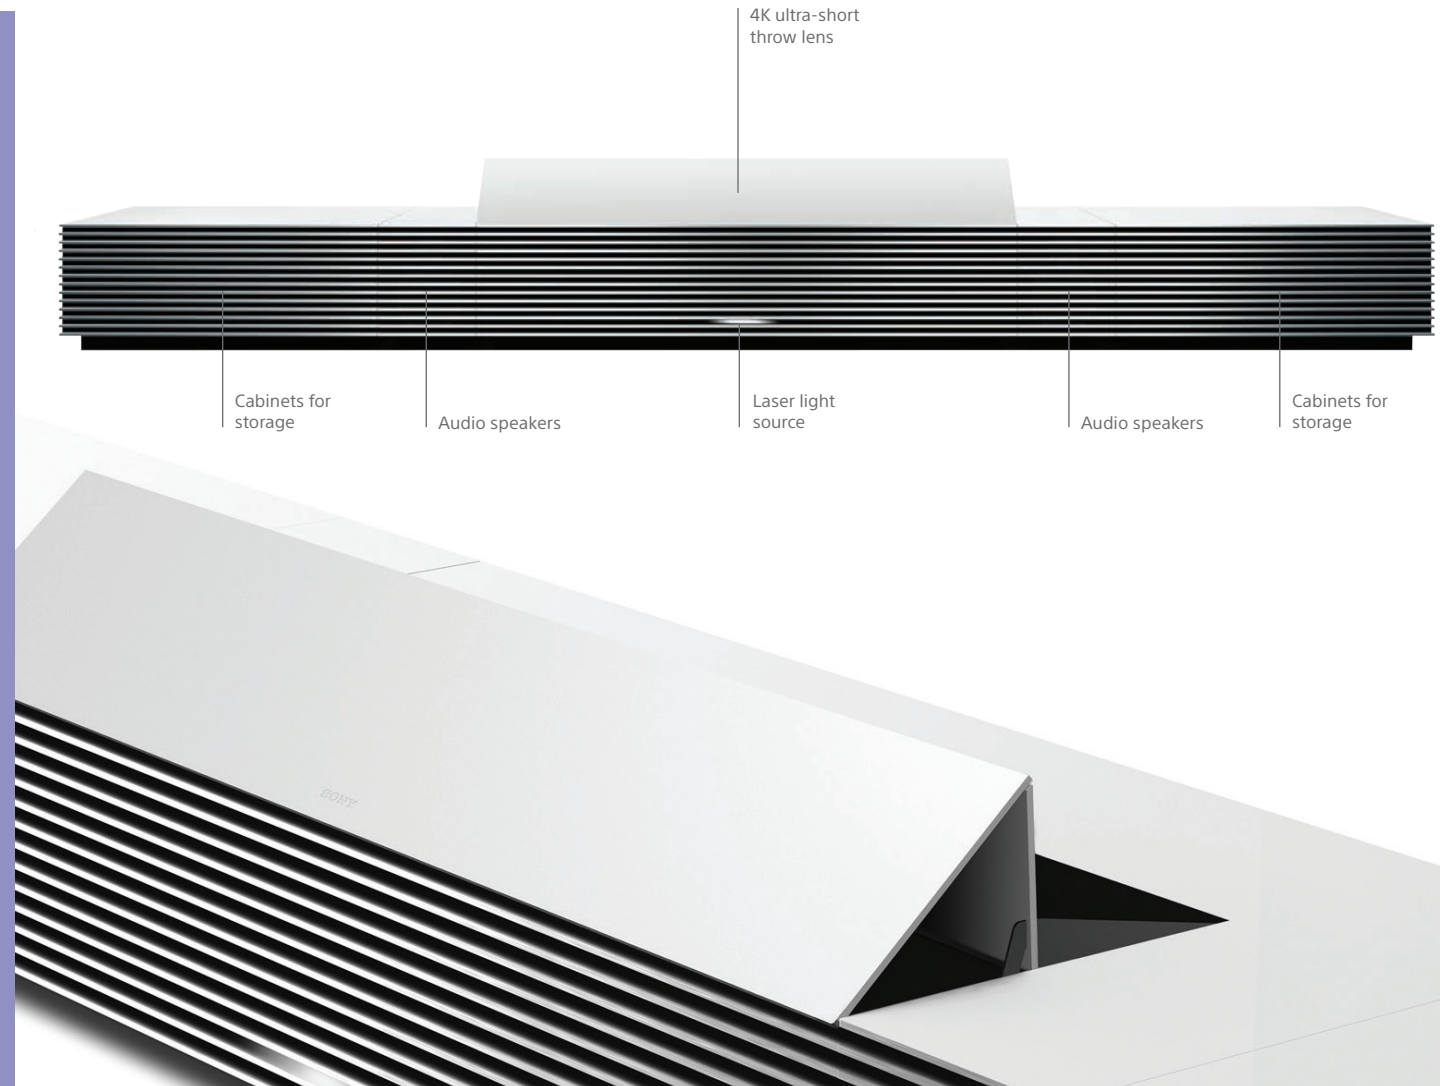

LSPX-W1S

Life Space UX: LSPX-W1S 4K Ultra Short Throw Projector

Turn your wall into a life-size window to another world. Be moved by scenery, art, movies, or sports with an expansive 147-inch image and 4x the clarity of Full HD.

Bring the world of premium entertainment right into your living space with the Sony Life Space UX 4K projector that delivers a stunningly detailed picture. Enjoy movies, concerts, art, and more. Your imagination is just the start.

Key Features:

- High brightness: 2,000 lumens
- Laser light source for 20,000 hours of virtually maintenance-free operation without the need for a lamp exchange
- 4K, ultra-short-throw
- Sleek, aluminum design
- Hand made furniture designed by Yusuke Tsujita
- 40 W + 40 W Audio